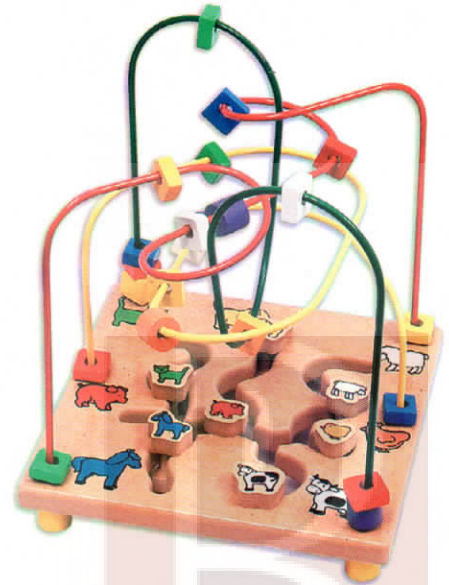

Diako labyrinths are fun and for all ages, they help to develop language areas, eye-hand coordination, left and right, motor skills, visual exercise, count, add - subtract and colors - forms recognition.

EAN 7502212380886

Laberintos

Labirynthns

2414-N Granja
24 x 24 x 30 cm
EAN 7502212381159

2416-H Números
24 x 24 x 30 cm
EAN 7502212381395

2313-X Super 4
24 x 24 x 30 cm
EAN 7502212380978

2418-L Tren
14 x 30 x 25 cm
EAN 7502212381418